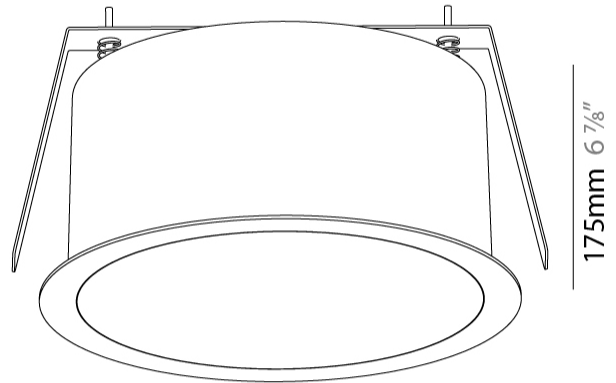

GENERAL

Series: Sign
Brand: Prolicht
Division: Architectural
Mounting Type: Recessed
Mounting Location: Ceiling
Subcategory: Ambient

PHYSICAL

Shape: Round
Diameter (mm): 313
Diameter (in): 12 5/16
Height (mm): 175
Height (in): 6 7/8
Ceiling Thickness (mm): 10 / 12.5 / 15 / 25 / 30
Ceiling Thickness (in): 3/8 or 1/2 or 9/16 or 1 or 1 3/16
Min. Recessing Depth (mm): 175
Min. Recessing Depth (in): 6 7/8
Light Distribution: Direct
Weight (kg): 3.229
Weight (lbs): 7.12
Diffuser: PMMA - Opal or Micro-Prism
Fixture Finish: SSR / BKV / CWI / CRY / HAB / LAG / UFT / ITA / RUA / RUR / MIC / FTG / MYG / TWT / LOD / PUS / FRO / FUP / KIA / POP / BLS / SPG / MEY / GOH / GUM / CHC / COM / ABZ / JAG / OBR / MOS / ROR
Fixture Material: Extruded Aluminum / Steel
Cut-out Measurements: 300mm / 11 13/16"

ELECTRICAL

Lamp Type: LED (Zhaga Standard)
Input Wattage (W): 16.5
Total Output Wattage (W): 12.75
Dimming: Tri-Mode (Non-Dimming and Phase Dimming (120Vac only) and 0-10V Dimming)
Driver Included: Yes
Driver Location: Integrated
Driver Type: Constant Current - Universal
Driver Class: Class 2
Input Voltage (V): 120 - 277
Constant Current (MA): 500

LED

Color Temperature (°K): 3000 / 4000
Max. Delivered Lumen (lm): 1230 / 1264 / 1290
CRI: >80 CRI
Lamp Life (hrs): 50000

OPTICAL

RATINGS AND CERTIFICATIONS

Certified By: Certified for North American Standards
IP rating: IP20

Ø 313mm 12 5/16"